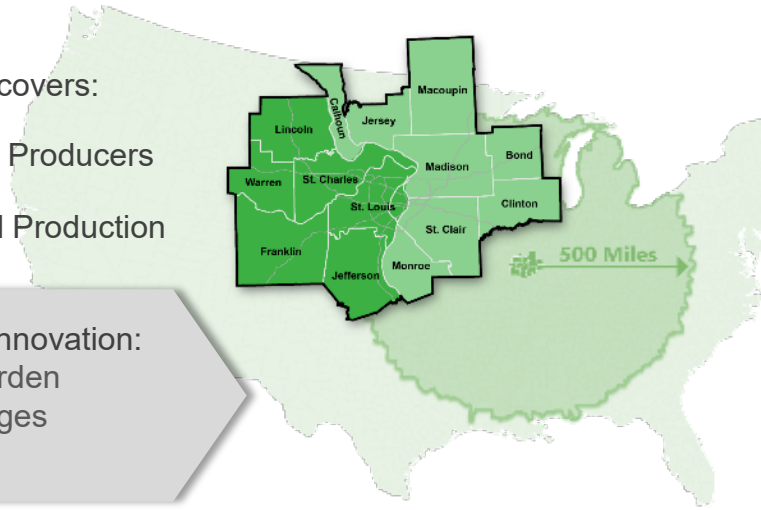

# St. Louis AgriBusiness Production Central

**500 Miles** of St. Louis Metro covers:  
**58 Percent** of U.S. Farms and Producers  
**51 Percent** of U.S. Agricultural Production

**St. Louis Nonprofits & Institutions** foster innovation:  
 Danforth Center  
 Universities  
 Farm Associations  
 MO Botanical Garden  
 Community Colleges  
 39 North District

## Some Large St. Louis Metro AgriBusiness Employers